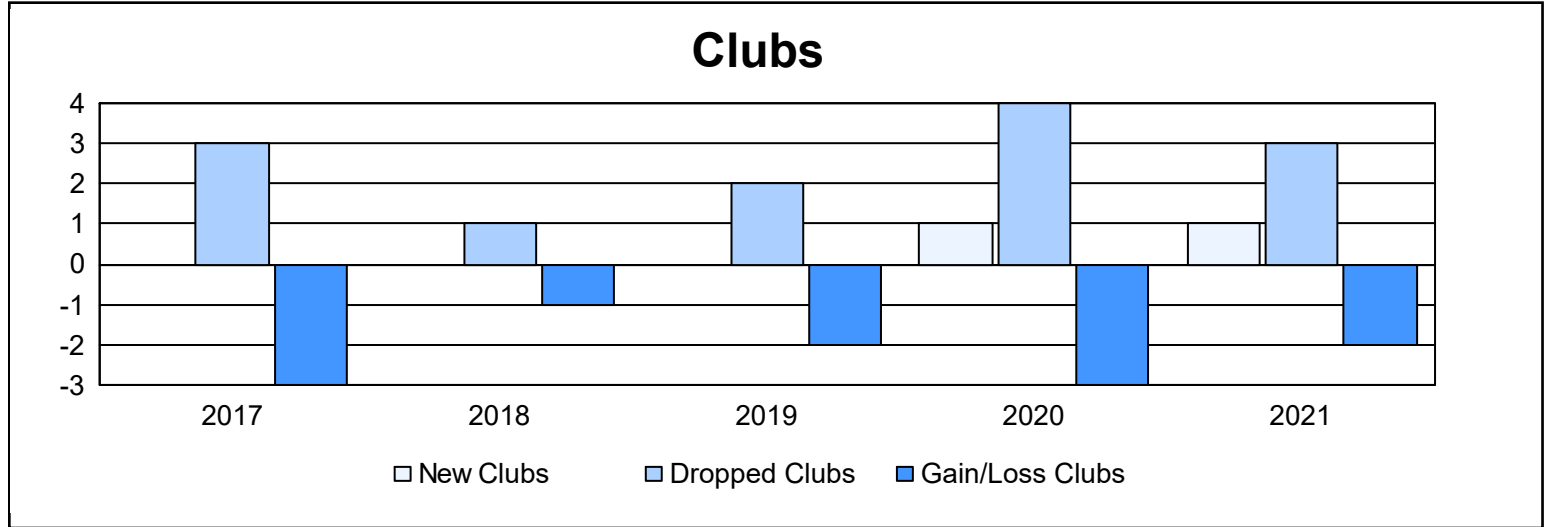

Year	New Clubs	Dropped Clubs	Gain/Loss Clubs	New Members	Charter Members	Reinstate Members	Transfer Members	Total Member Added	Total Members Dropped	Gain/Loss Members
2016-2017	0	3	-3	65	8	2	7	82	159	-77
2017-2018	0	1	-1	68	1	1	5	75	134	-59
2018-2019	0	2	-2	72	0	1	1	74	120	-46
2019-2020	1	4	-3	71	20	4	2	97	118	-21
2020-2021	1	3	-2	96	22	1	11	130	105	25
<b>Average</b>	<b>0</b>	<b>3</b>	<b>-2</b>	<b>74</b>	<b>10</b>	<b>2</b>	<b>5</b>	<b>92</b>	<b>127</b>	<b>-36</b>

### Membership Composition June 2021 Cumulative